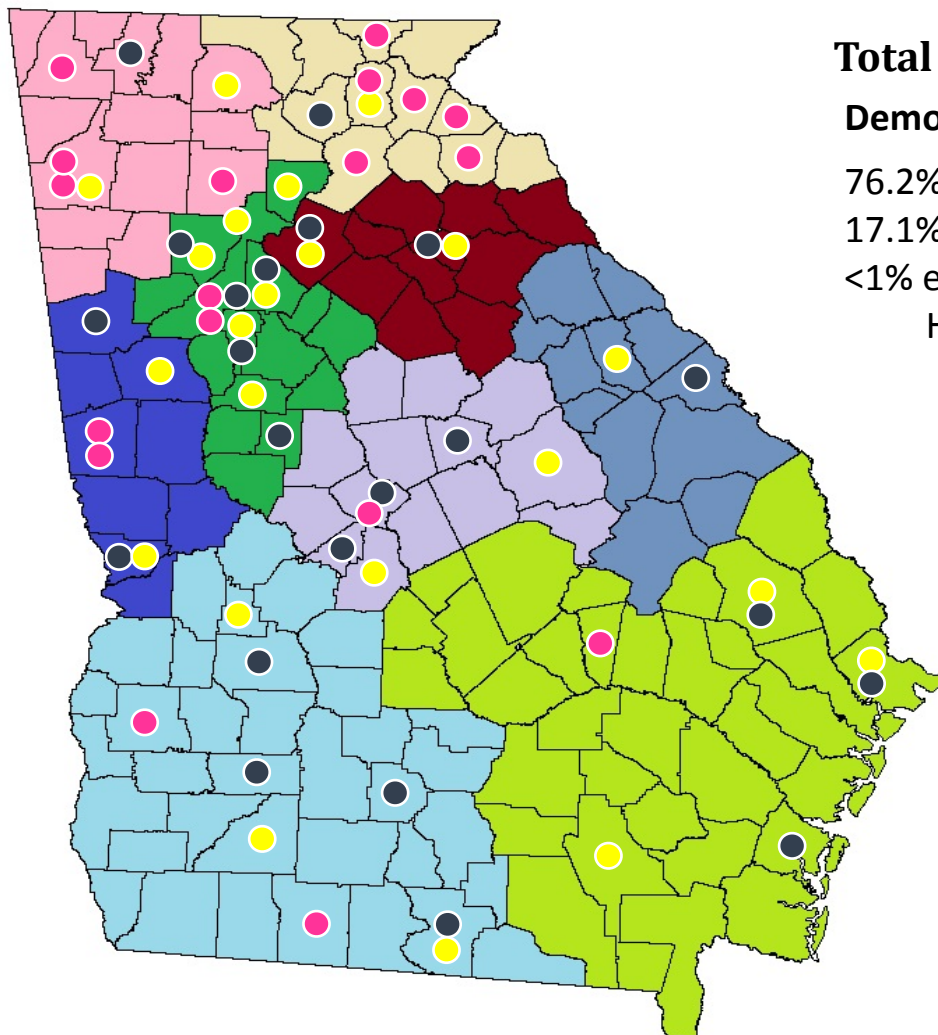

GACTE

GEORGIA ASSOCIATION OF COLLEGES FOR
TEACHER EDUCATION
SERVING LEARNERS

Completers and Enrollees, Academic Year 2023

Enrollments	Traditional	Non-traditional
<i>New teaching program enrollees</i>	6,678	1,383
Completers		
<i>Initial teaching program completers</i>	3,467	860
Initial Teaching Preparation		
<i>Certification only</i>	204	860
<i>Bachelor's</i>	2,212	0
<i>Master's</i>	1,050	0
<i>Specialist</i>	1	0
All current teaching program participants		
	11,752	1,453

● Public IHE | ● Private IHE | ● Non-traditional provider

Total GA teachers = 123,300

Demographics

76.2% white (non Hispanic)
 17.1% African American (non Hispanic)
 <1% each of these Native American, Hispanic, Asian, and others

31% of current teachers state that they are likely to choose another career in the next 5 years.

Professional Association of Georgia Teachers

P-20 Collaborative Regions approved as of May 2024

- Athens**
- East GA**
- Metro Atlanta**
- Middle GA**
- West GA**
- Northeast GA**
- Northwest GA**
- Southeast GA**
- Southwest GA**